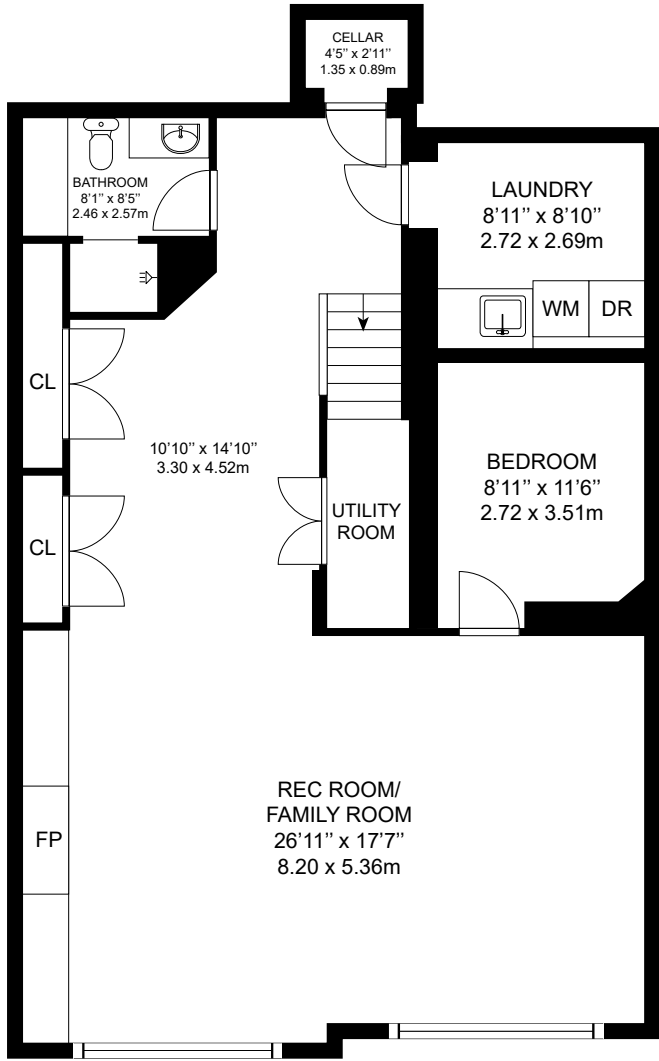

# 122 HOPEDALE AVE, EAST YORK, ON

LOWER LEVEL

MAIN LEVEL

2ND LEVEL

GROSS INTERNAL AREA  
 LOWER LEVEL: 1183 sq. ft, MAIN LEVEL: 954 sq. ft  
 2ND LEVEL: 1189 sq. ft  
 TOTAL: 3326 sq. ft, 309 m<sup>2</sup>

MEASUREMENTS AND CALCULATIONS ARE APPROXIMATE, TO BE USED AS LAYOUT GUIDELINES AND ILLUSTRATIVE PURPOSES ONLY. ACTUAL MAY DIFFER.