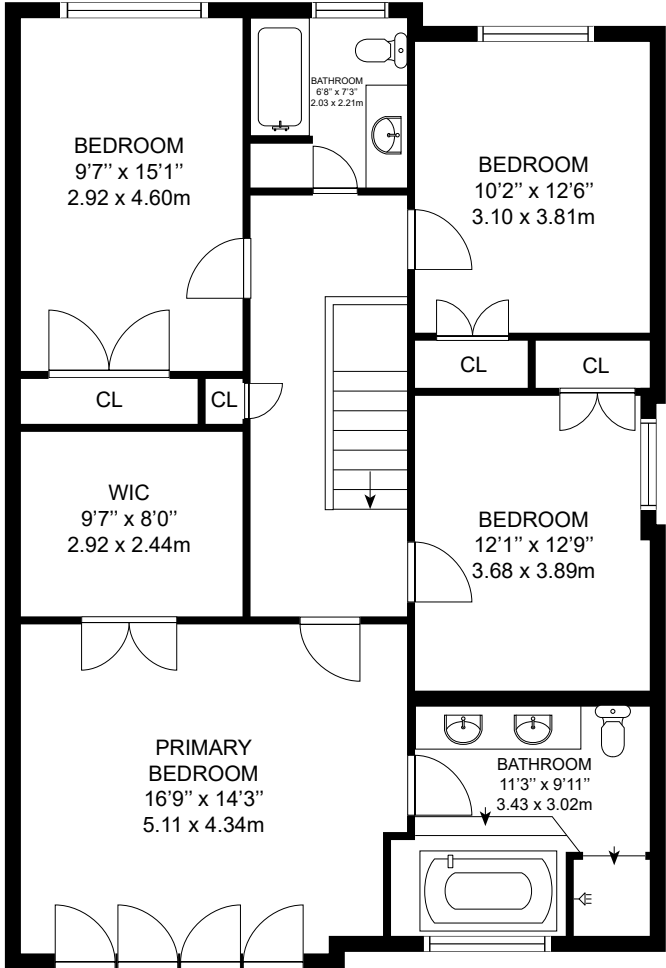

# 122 HOPEDALE AVE, EAST YORK, ON

LOWER LEVEL

MAIN LEVEL

2ND LEVEL

GROSS INTERNAL AREA  
 LOWER LEVEL: 1183 sq. ft, MAIN LEVEL: 954 sq. ft  
 2ND LEVEL: 1189 sq. ft  
 TOTAL: 3326 sq. ft, 309 m<sup>2</sup>

MEASUREMENTS AND CALCULATIONS ARE APPROXIMATE, TO BE USED AS LAYOUT GUIDELINES AND ILLUSTRATIVE PURPOSES ONLY. ACTUAL MAY DIFFER.