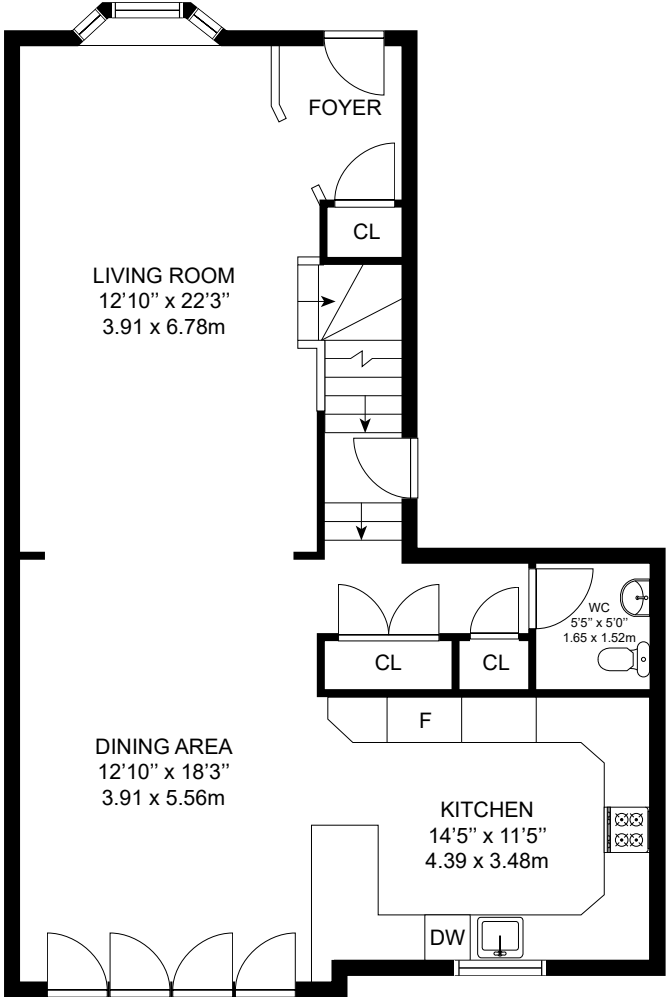

# 122 HOPEDALE AVE, EAST YORK, ON

LOWER LEVEL

MAIN LEVEL

2ND LEVEL

GROSS INTERNAL AREA  
 LOWER LEVEL: 1183 sq. ft, MAIN LEVEL: 954 sq. ft  
 2ND LEVEL: 1189 sq. ft  
 TOTAL: 3326 sq. ft, 309 m<sup>2</sup>

MEASUREMENTS AND CALCULATIONS ARE APPROXIMATE, TO BE USED AS LAYOUT GUIDELINES AND ILLUSTRATIVE PURPOSES ONLY. ACTUAL MAY DIFFER.