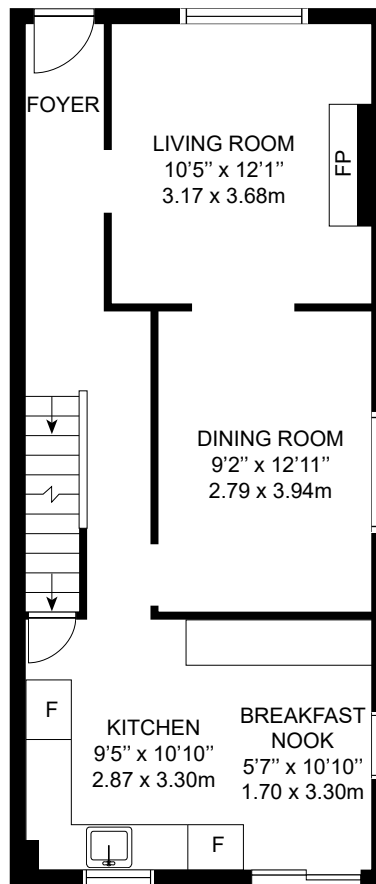

88 EASTWOOD RD, TORONTO, ON

LOWER LEVEL

MAIN LEVEL

2ND LEVEL

GROSS INTERNAL AREA
 LOWER LEVEL: 645 sq. ft, MAIN LEVEL: 631 sq. ft
 2ND LEVEL: 703 sq. ft
 TOTAL: 1979 sq. ft, 184 m²