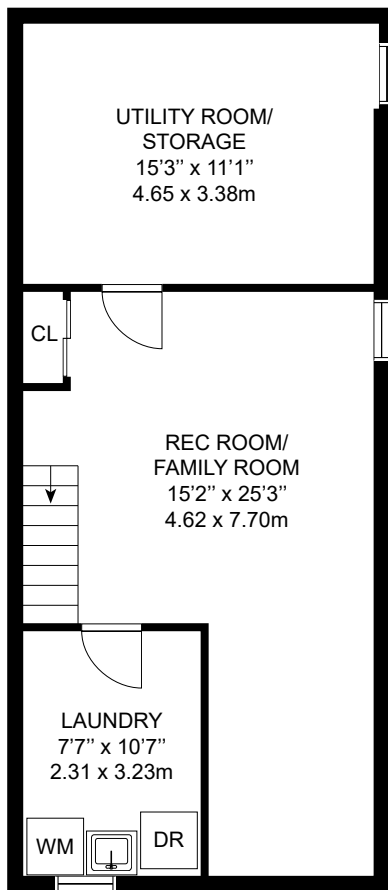

88 EASTWOOD RD, TORONTO, ON

LOWER LEVEL

MAIN LEVEL

2ND LEVEL

GROSS INTERNAL AREA
 LOWER LEVEL: 645 sq. ft, MAIN LEVEL: 631 sq. ft
 2ND LEVEL: 703 sq. ft
 TOTAL: 1979 sq. ft, 184 m²