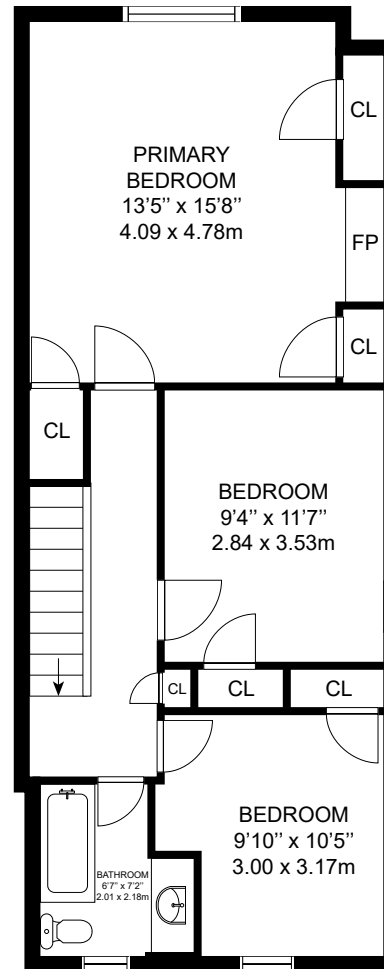

88 EASTWOOD RD, TORONTO, ON

LOWER LEVEL

MAIN LEVEL

2ND LEVEL

GROSS INTERNAL AREA
 LOWER LEVEL: 645 sq. ft, MAIN LEVEL: 631 sq. ft
 2ND LEVEL: 703 sq. ft
 TOTAL: 1979 sq. ft, 184 m²