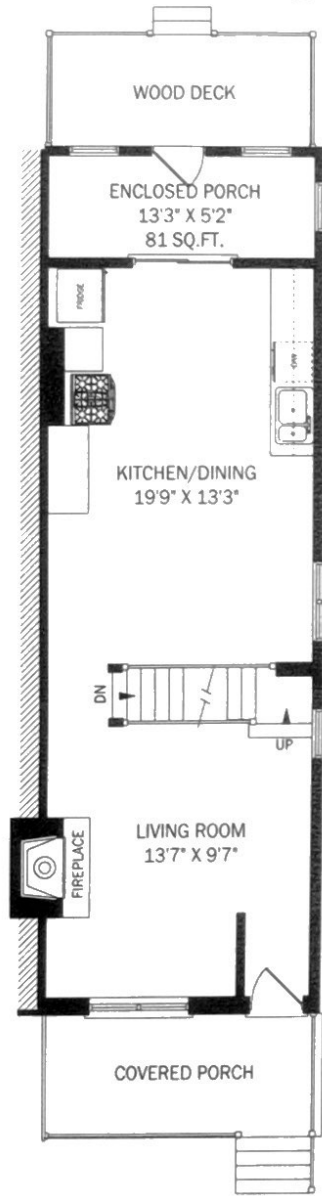

31 TIVERTON AVENUE, TORONTO

CEILING HEIGHT 8'10"

MAIN FLOOR - 539 SQUARE FEET

SECOND FLOOR - 539 SQUARE FEET

LOWER LEVEL - 539 SQUARE FEET