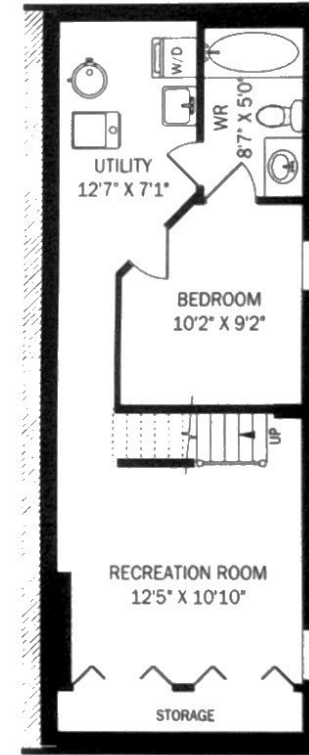

31 TIVERTON AVENUE, TORONTO

CEILING HEIGHT 8'10"

MAIN FLOOR - 539 SQUARE FEET

SECOND FLOOR - 539 SQUARE FEET

LOWER LEVEL - 539 SQUARE FEET