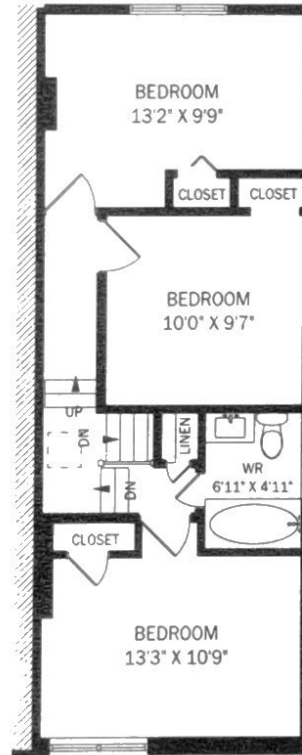

31 TIVERTON AVENUE, TORONTO

CEILING HEIGHT 8'10"

MAIN FLOOR - 539 SQUARE FEET

SECOND FLOOR - 539 SQUARE FEET

LOWER LEVEL - 539 SQUARE FEET