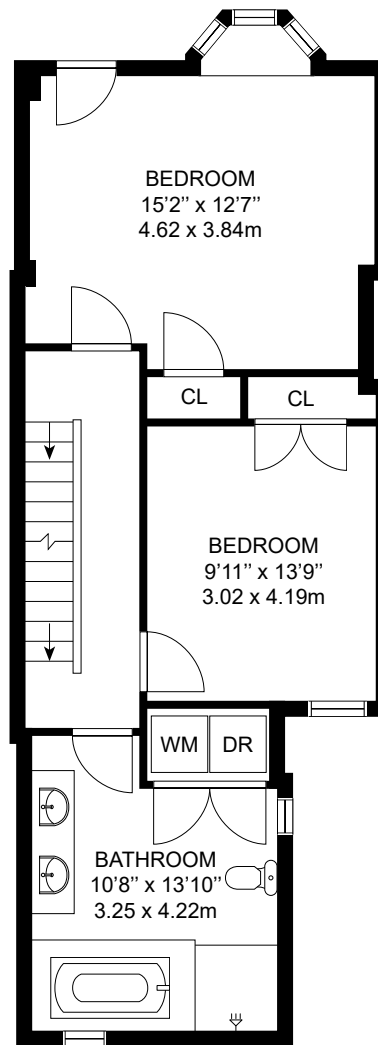

16 BAIN AVE, TORONTO, ON

LOWER LEVEL

MAIN LEVEL

2ND LEVEL

3RD LEVEL

GROSS INTERNAL AREA
 LOWER LEVEL: 595 sq. ft, MAIN LEVEL: 655 sq. ft
 2ND LEVEL: 640 sq. ft, 3RD LEVEL: 453 sq. ft
 TOTAL: 2343 sq. ft, 217 m²