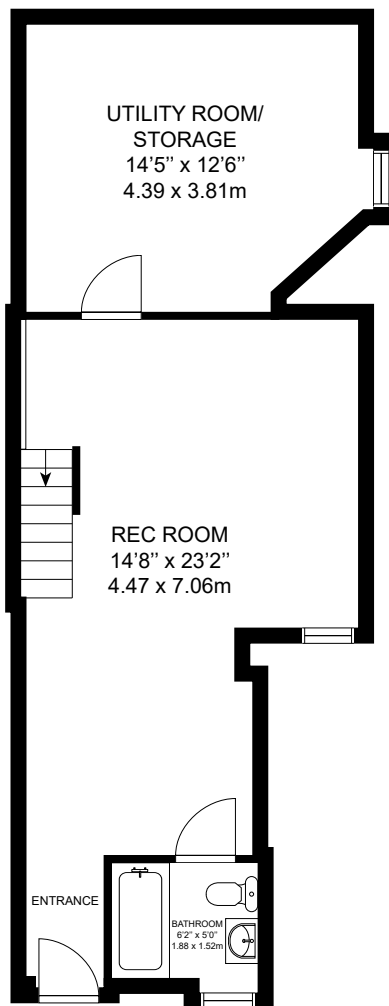

16 BAIN AVE, TORONTO, ON

LOWER LEVEL

MAIN LEVEL

2ND LEVEL

3RD LEVEL

GROSS INTERNAL AREA
 LOWER LEVEL: 595 sq. ft, MAIN LEVEL: 655 sq. ft
 2ND LEVEL: 640 sq. ft, 3RD LEVEL: 453 sq. ft
 TOTAL: 2343 sq. ft, 217 m²