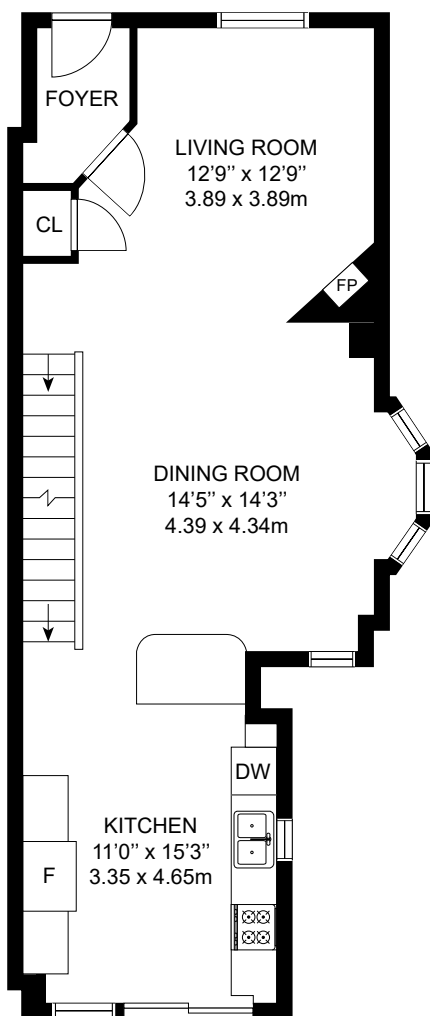

16 BAIN AVE, TORONTO, ON

LOWER LEVEL

MAIN LEVEL

2ND LEVEL

3RD LEVEL

GROSS INTERNAL AREA
 LOWER LEVEL: 595 sq. ft, MAIN LEVEL: 655 sq. ft
 2ND LEVEL: 640 sq. ft, 3RD LEVEL: 453 sq. ft
 TOTAL: 2343 sq. ft, 217 m²