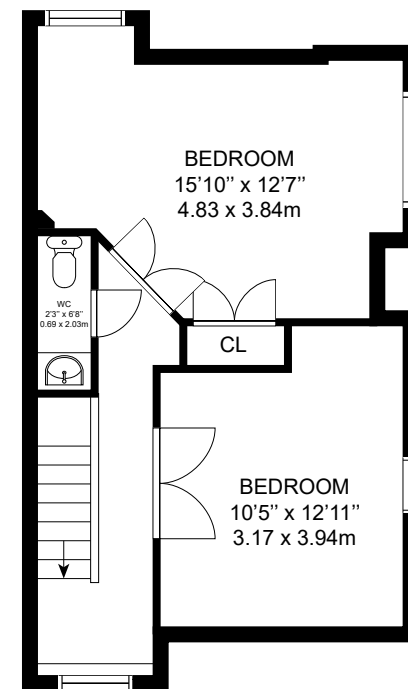

16 BAIN AVE, TORONTO, ON

LOWER LEVEL

MAIN LEVEL

2ND LEVEL

3RD LEVEL

GROSS INTERNAL AREA
 LOWER LEVEL: 595 sq. ft, MAIN LEVEL: 655 sq. ft
 2ND LEVEL: 640 sq. ft, 3RD LEVEL: 453 sq. ft
 TOTAL: 2343 sq. ft, 217 m²