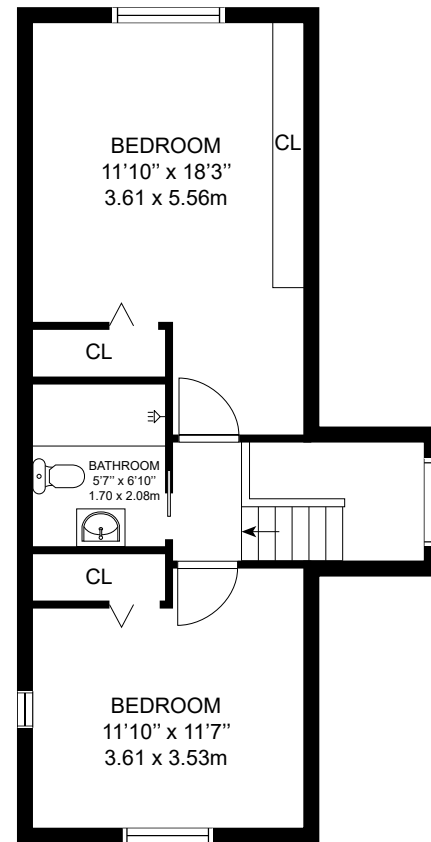

33 MORTIMER AVE, EAST YORK, ON

LOWER LEVEL

MAIN LEVEL

2ND LEVEL

GROSS INTERNAL AREA
 LOWER LEVEL: 837 sq. ft, MAIN LEVEL: 937 sq. ft
 2ND LEVEL: 518 sq. ft
 TOTAL: 2292 sq. ft, 213 m²

MEASUREMENTS AND CALCULATIONS ARE APPROXIMATE, TO BE USED AS LAYOUT GUIDELINES AND ILLUSTRATIVE PURPOSES ONLY. ACTUAL MAY DIFFER.