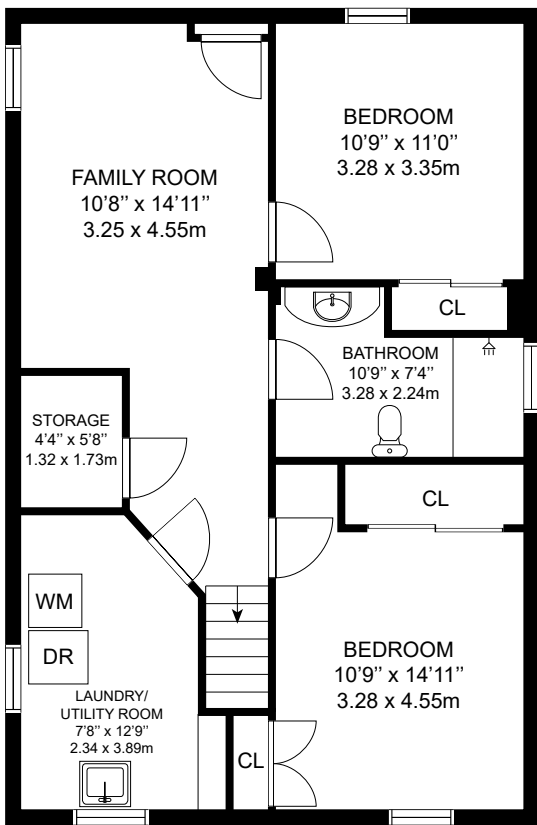

33 MORTIMER AVE, EAST YORK, ON

LOWER LEVEL

MAIN LEVEL

2ND LEVEL

GROSS INTERNAL AREA
 LOWER LEVEL: 837 sq. ft, MAIN LEVEL: 937 sq. ft
 2ND LEVEL: 518 sq. ft
 TOTAL: 2292 sq. ft, 213 m²

MEASUREMENTS AND CALCULATIONS ARE APPROXIMATE, TO BE USED AS LAYOUT GUIDELINES AND ILLUSTRATIVE PURPOSES ONLY. ACTUAL MAY DIFFER.