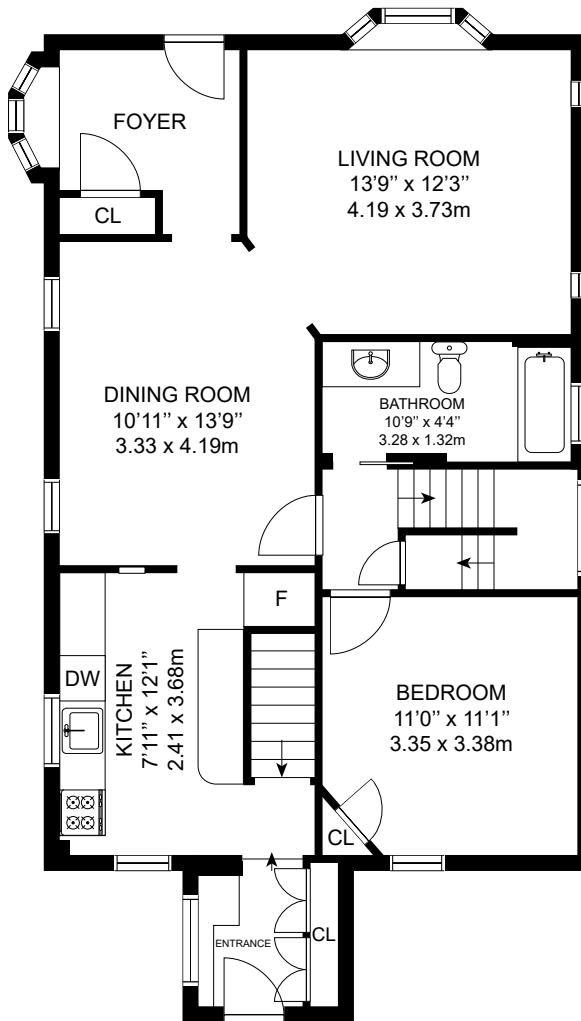

33 MORTIMER AVE, EAST YORK, ON

LOWER LEVEL

MAIN LEVEL

2ND LEVEL

GROSS INTERNAL AREA
 LOWER LEVEL: 837 sq. ft, MAIN LEVEL: 937 sq. ft
 2ND LEVEL: 518 sq. ft
 TOTAL: 2292 sq. ft, 213 m²

MEASUREMENTS AND CALCULATIONS ARE APPROXIMATE, TO BE USED AS LAYOUT GUIDELINES AND ILLUSTRATIVE PURPOSES ONLY. ACTUAL MAY DIFFER.